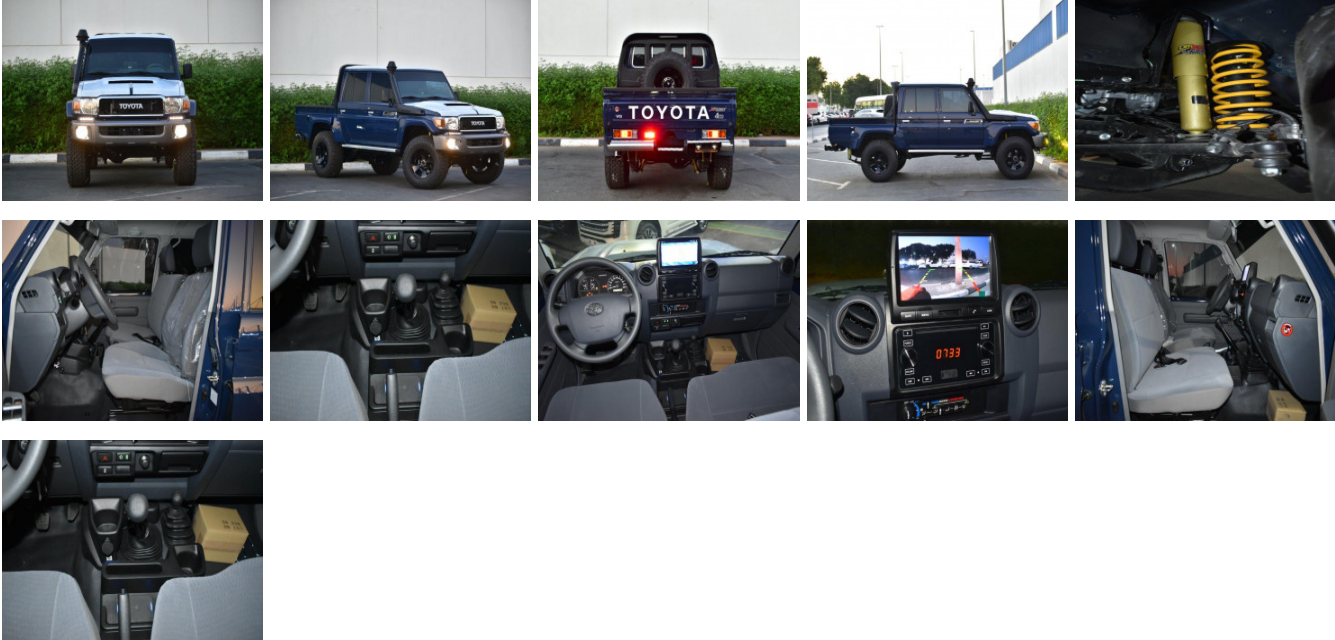

**2022 MODEL TOYOTA LAND
CRUISER 79 DOUBLE CAB PICKUP
XTREME V8 4.5L TURBO DIESEL
4WD MANUAL TRANSMISSION**

NAME:	2022 MODEL TOYOTA LAND CRUISER 79 DOUBLE CAB PICKUP XTREME V8 4.5L TURBO DIESEL 4WD MANUAL TRANSMISSION
MODEL CODE:	VDJ79L-DKMRYV
TRANSMISSION:	MANUAL
ENGINE TYPE:	V8- Cylinder
ENGINE CC:	4500
FUEL TYPE:	DIESEL
NO. OF DOORS:	4
NO. OF SEATS:	6

SPECIFICATIONS:

ENGINE 4.5LTR, V8, DIESEL ENGINE WITH TURBO CHARGER : EURO 0	OUTPUT-195 HP / 43.8 KG-M (SAE-NET)
TRANSMISSION: 5-SPEED M/T	SUSPENSION: COIL/ LEAF HEAVY DUTY TYPE
BRAKES FRONT / REAR: V.DISC / DRUM	TYRES : 225/95R16 (TUBELESS)