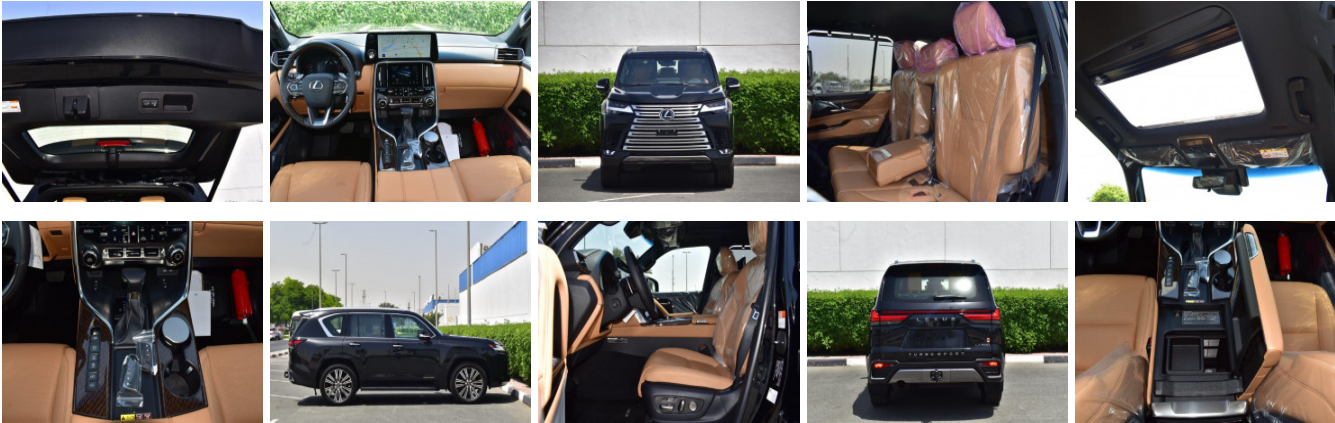

2022 MODEL LEXUS LX600 SPORT V6 3.5L AUTOMATIC

NAME:	2022 MODEL LEXUS LX600 SPORT V6 3.5L AUTOMATIC
MODEL CODE:	VJA310L – GKULZV
TRANSMISSION:	AUTOMATIC
ENGINE TYPE:	V6 - Cylinder
ENGINE CC:	3500
FUEL TYPE:	PETROL
NO. OF DOORS:	5
NO. OF SEATS:	7

SPECIFICATIONS:

MODEL CODE – VJA310L – GKULZV	ENGINE: V35A- FTS, 3.5L, V6, TWIN-TURBO
POWER: 409HP/5200RPM (EEC NET)	TORQUE: 650NM/2000-3600RPM (EEC NET)
TRANSMISSION: 10-SPEED AUTOMATIC TRANSMISSION	FUEL TANK CAPACITY: 110 LITRES
3 EYE LED HEADLAMPS WITH AHS	SOFT CLOSING DOORS
POWER REAR DOOR WITH KICK SENSOR	22” PREMIUM ALLOY WHEELS
LEATHER AND WOOD STEERING WHEEL	3rd ROW POWER SEATS WITH AUTO ARRANGE FEATURE
DUAL DISPLAY INFOTAINMENT SYSTEM- 12.3” & 7”	MARK LEVINSON PREMIUM AUDIO WITH 25 SPEAKERS
PREMIUM LEATHER SEATS WITH VENTILATION (Fr & Rt)	REAR SEAT ENTERTAINMENT