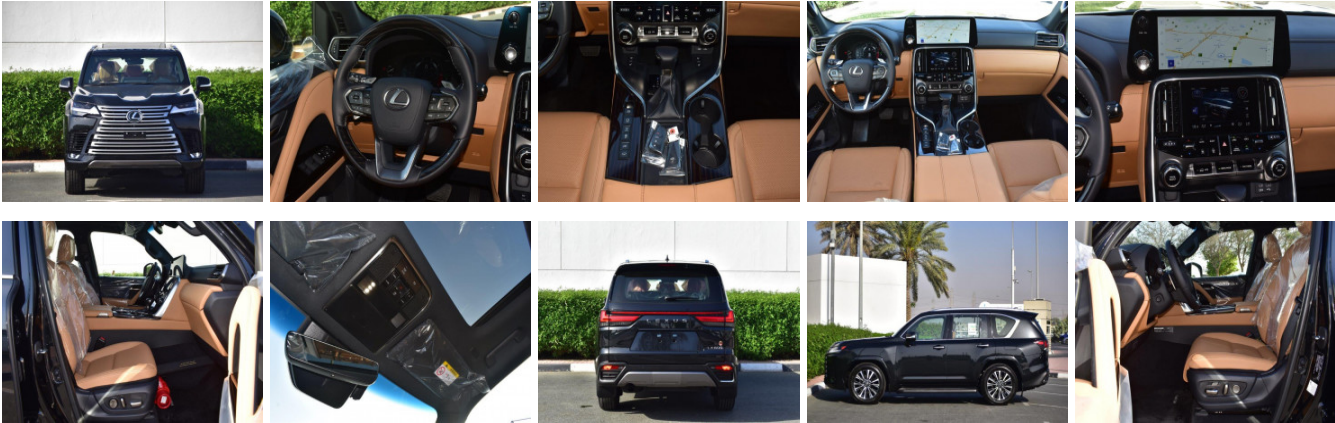

## 2022 MODEL LEXUS LX600 PRESTIGE V6 3.5L AUTOMATIC

NAME:	2022 MODEL LEXUS LX600 PRESTIGE V6 3.5L AUTOMATIC
MODEL CODE:	VJA310L – GKULZV
TRANSMISSION:	AUTOMATIC
ENGINE TYPE:	V6 - Cylinder
ENGINE CC:	3500
FUEL TYPE:	PETROL
NO. OF DOORS:	5
NO. OF SEATS:	7

### SPECIFICATIONS:

MODEL CODE – VJA310L – GKULZV	ENGINE: V35A- FTS, 3.5L, V6, TWIN-TURBO
POWER: 409HP/5200RPM	TORQUE: 650NM/2000-3600RPM
TRANSMISSION: 10 SPEED AUTOMATIC TRANSMISSION	FUEL TANK CPACITY: 110 LITERS
3 EYE LED HEADLAMPS WITH AHS	EASY ENTRY / EXIT FUNCTION
POWER REAR DOOR	20" HIGH GRADE WHEELS
LEATHER AND WOOD STEERING WHEEL	MOONROOF
DUAL DISPLAY INFOTAINMENT SYSTEM- 12.3" AND 7"	LEXUS PREMIUM SOUND SYSTEM WITH 10 SPEAKERS
SMOOTH LEATHER SEATS WITH VENTILATION (FR ONLY)	LEXUS SAFETY SYSYTEM + 2.5
PRE-CRASH SAFETY SYSTEM WITH ADAPTIVE CRUISE CONTROL	BLIND SPOT MONITOR WITH REAR CROSS TRAFFIC ALERT (RCTA)