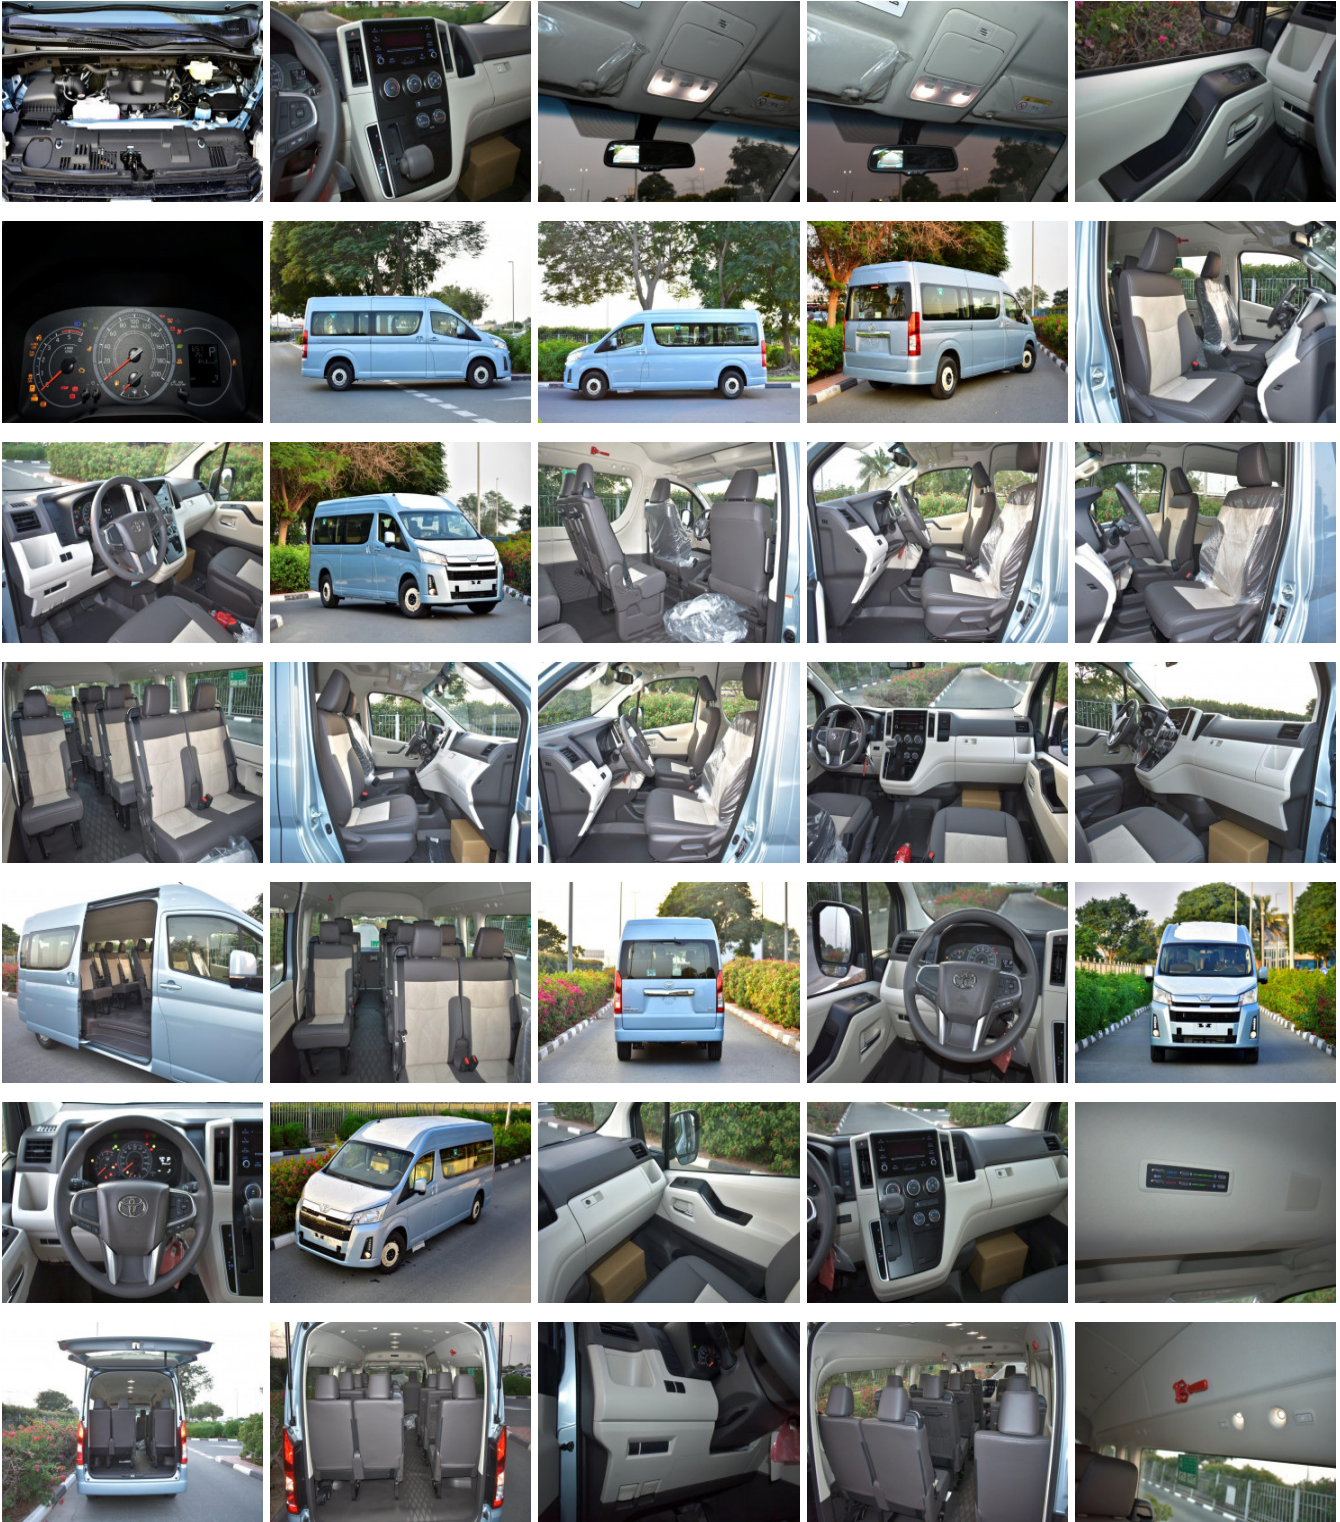

2020 TOYOTA HIACE HIGH ROOF GL 2.8L DIESEL VAN

NAME:	2020 MODEL TOYOTA HIACE HIGH ROOF GL 2.8L DIESEL 13 SEATER BUS
MODEL CODE:	GDH322L-EDTQYV
TRANSMISSION:	AUTOMATIC
ENGINE TYPE:	V4- Cylinder
ENGINE CC:	2800
FUEL TYPE:	DIESEL
NO. OF DOORS:	3
NO. OF SEATS:	13

SPECIFICATIONS:

Name	Value
Min. Turning Radius(M)- 6.4	Kerb Weight (Kgs)- 2640
Wheel Base Mm- 3860mm	Ground Clearance Mm -185
Alternator- 130a (Csc1)	Dimensions Lx Wx H Mm- 5915x1950x2280
Wiper Front- Intermittent (Time Adjustable) + Mist	Wiper Rear-Intermittent (Time Adjustable) + Mist
Meter Illumination Control	Rear Window Defogger
Driver Seat Vertical Adjuster	Battery- Ln31 (Equivalent To 80d)
Tyre Pressure Monitoring System	Rear View Camera
Power Window	Stereo- Cd/Mp3 Usb Aux Bt,6 Spk
Keyless Entry	Power Door Lock
Rear Personal Reading Lamps-With (8nos)	Clearance Lamp-With (Led)
Grade Mark-GI	Illuminated Entry System- With (Ign.Key+Room Lamp)
Fire Extinguisher	Front Fog Lamps
Seat Material-Fabric/Vinyl Leather- New Design	Seating Capacity-13
Sun Visor	Ac/Heater- Front + Rear With Rear Controls (Push Type)
Anti-Theft Immobiliser-With Security Horn	Back Door Garnish-Chrome - New Design
Rear Quarter Right Glass- Fixed	Rear Right Side Glass- Slide