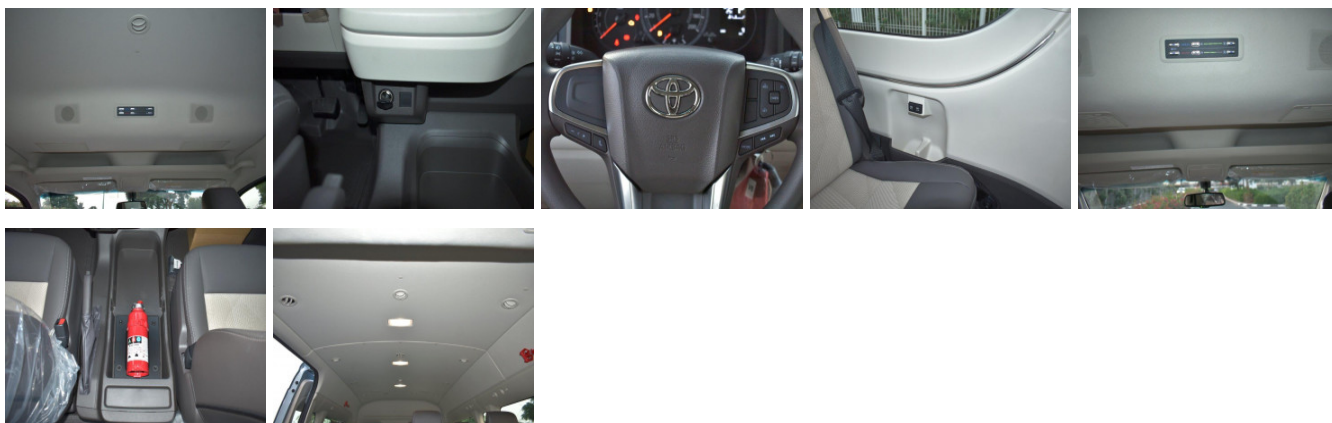

2020 TOYOTA HIACE HIGH ROOF GL 2.8L DIESEL VAN

NAME:	2020 MODEL TOYOTA HIACE HIGH ROOF GL 2.8L DIESEL 13 SEATER BUS
MODEL CODE:	GDH322L-EDTQYV
TRANSMISSION:	AUTOMATIC
ENGINE TYPE:	V4- Cylinder
ENGINE CC:	2800
FUEL TYPE:	DIESEL
NO. OF DOORS:	3
NO. OF SEATS:	13

SPECIFICATIONS:

Name	Value
Min. Turning Radius(M)- 6.4	Kerb Weight (Kgs)- 2640
Wheel Base Mm- 3860mm	Ground Clearance Mm -185
Alternator- 130a (Csc1)	Dimensions Lx Wx H Mm- 5915x1950x2280
Wiper Front- Intermittent (Time Adjustable) + Mist	Wiper Rear-Intermittent (Time Adjustable) + Mist
Meter Illumination Control	Rear Window Defogger
Driver Seat Vertical Adjuster	Battery- Ln31 (Equivalent To 80d)
Tyre Pressure Monitoring System	Rear View Camera
Power Window	Stereo- Cd/Mp3 Usb Aux Bt,6 Spk
Keyless Entry	Power Door Lock
Rear Personal Reading Lamps-With (8nos)	Clearance Lamp-With (Led)
Grade Mark-GI	Illuminated Entry System- With (Ign.Key+Room Lamp)
Fire Extinguisher	Front Fog Lamps
Seat Material-Fabric/Vinyl Leather- New Design	Seating Capacity-13
Sun Visor	Ac/Heater- Front + Rear With Rear Controls (Push Type)
Anti-Theft Immobiliser-With Security Horn	Back Door Garnish-Chrome - New Design
Rear Quarter Right Glass- Fixed	Rear Right Side Glass- Slide