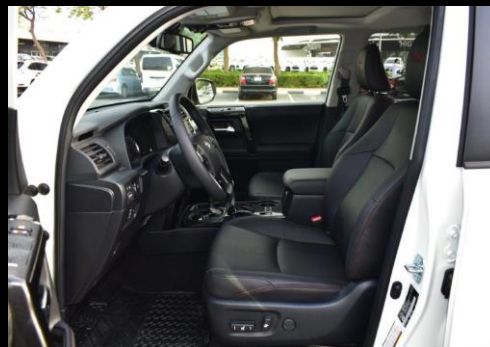

2022 TOYOTA 4RUNNER TRD-OFFROAD V6 4.0L PETROL 4WD AUTOMATIC

4RUNNER TRD-OFFROAD 4.0L

[GET A QUOTE](#)

SPECIFICATIONS

- MODEL CODE – GRN285L-GKAGKA
- MECHANICAL FEATURES : V6 4.0L PETROL ENGINE WITH 270HP , PART TIME 4WD, LOCKING REAR DIFFERENTIAL, CRAWL CONTROL + MULTI TERRAIN SELECT, HILL START ASSIST CONTROL , ACTIVE TRACTION CONTROL (A-TRAC)
- TRANSMISSION : 5 SPEED AUTOMATIC
- BRAKES : FRONT AND REAR VENTILATED DISC BRAKES
- STEERING MECHANICAL : HYDRAULIC POWER STEERING
- SAFETY : 8 AIRBAGS (FRONT SEAT, CURTAIN (ROLL – SENSING) , KNEE (DRIVER AND PASSENGER) , DUAL STAGE SRS, CHILD PROTECTOR REAR DOOR LOCKS, BACKUP CAMERA
- TOYOTA SAFETY SENSE : AUTO HIGH BEAM, LANE DEPARTURE ALERT, PRE- COLLISION SYSTEM, DYNAMIC RADAR CRUISER CONTROL (HIGH SPEED)
- STAR SAFETY SYSTEM : SMART STOP TECHNOLOGY, VEHICLE STABILITY CONTROL, ANTI-LOCK BRAKES, TRACTION CONTROL, ELECTRONIC BRAKE FORCE DISTRIBUTION, BRAKE ASSIST
- CONVENIENCE: SMART KEY W/ PUSH BUTTON START, POWER DOOR LOCKS
- WARNING : TIRE PRESSURE MONITORING SYSTEM, PARKING BRAKE
- WHEELS : 17 " ALLOY WHEELS P265/70 R17 TIRES
- EXTERIOR : RUNNING BOARDS, CHROME DOOR HANDLES, BLACK MUD GUARDS, COLOUR KEYED FENDER FLARES
- EXTERIOR LIGHTING : FOG LAMPS W / BLACK BEZEL, LED TAIL LAMPS W/ BLACK SURROUND, PROJECTOR BEAM HALOGEN HEADLAMPS
- WIPERS: WINDSHIELD WIPER DE- ICER, INTERMITTENT REAR WINDOW WIPER, VARIABLE INTERMITTENT WIPERS
- SEATS: 8- WAY POWER ADJUSTABLE DRIVER AND PASSENGER SEATS, FOLD DOWN CENTRE ARMREST WITH CUP HOLDER, HEATED FRONT SEATS
- STEERING WHEEL : TILT & TELESCOPIC STEERING WHEEL, LEATHER WRAPPED STEERING WHEEL
- TRIM : CHROME DOOR HANDLES, SLIDING SUN VISORS, SYNTHETIC LEATHER DOOR TRIM